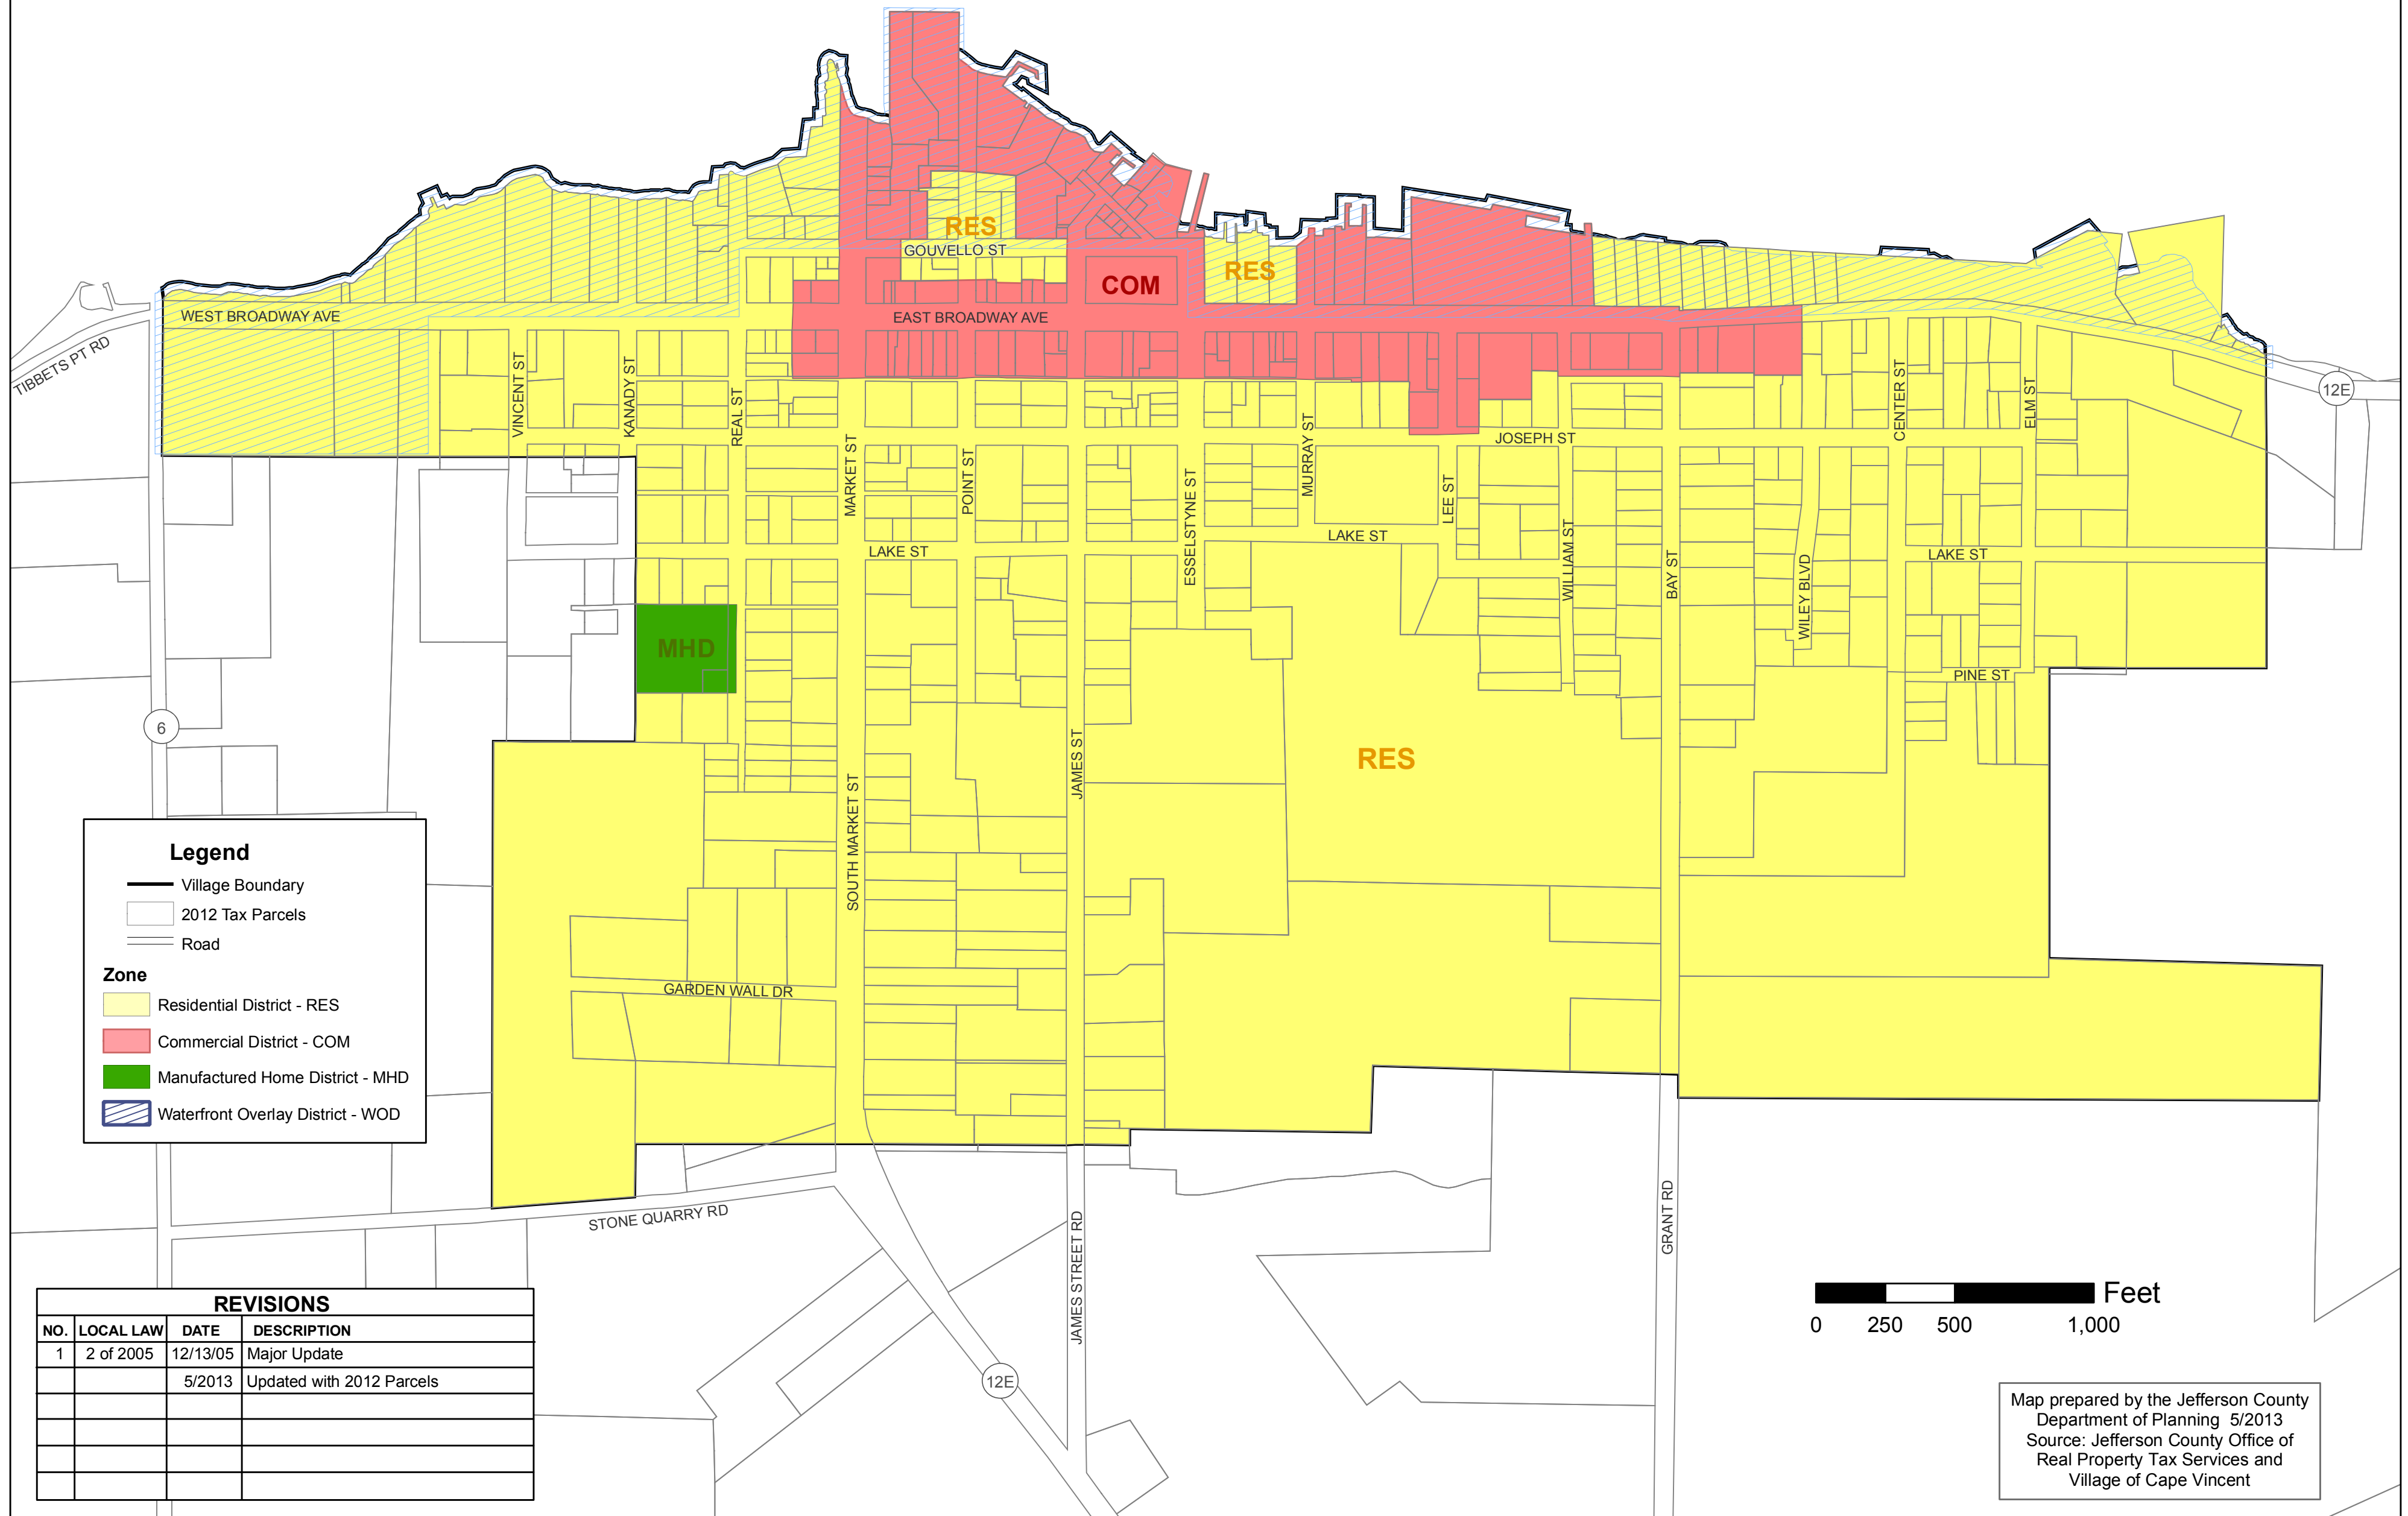

Village of Cape Vincent Zoning Map

Adopted on 12/13/2005

Legend

- Village Boundary
- 2012 Tax Parcels
- Road

Zone

- Residential District - RES
- Commercial District - COM
- Manufactured Home District - MHD
- Waterfront Overlay District - WOD

REVISIONS			
NO.	LOCAL LAW	DATE	DESCRIPTION
1	2 of 2005	12/13/05	Major Update
		5/2013	Updated with 2012 Parcels

Map prepared by the Jefferson County
Department of Planning 5/2013
Source: Jefferson County Office of
Real Property Tax Services and
Village of Cape Vincent